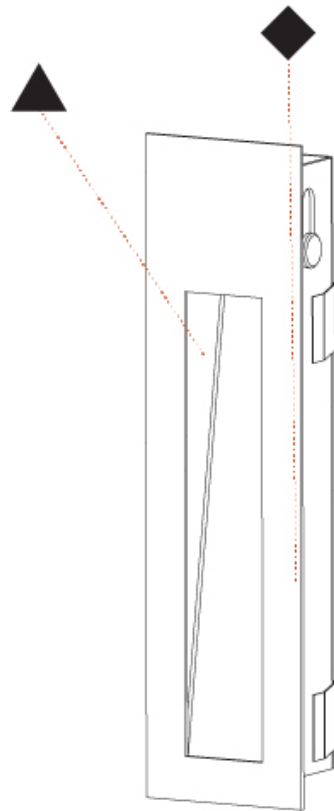

#### PHYSICAL

Shape: Rectangle
Width (mm): 40
Width (in): 1 9/16
Height (mm): 150
Depth (mm): 26
Height (in): 5 7/8
Depth (in): 1
Ceiling Thickness (mm): 10 / 12 / 15
Ceiling Thickness (in): 3/8 or 1/2 or 9/16
Min. Recessing Depth (mm): 30
Min. Recessing Depth (in): 1 3/16
Light Distribution: Asymmetric
Weight (kg): .21
Weight (lbs): .46
Installation Requirement: 140mm / 5 1/2" x 34mm / 1 5/16"
Fixture Finish: SSR / BKV / CWI / CRY / HAB / UFT / ITA / RUA / FTG / MYG / LOD / PUS / FRO / FUP / KIA / POP / BLS / SPG / MEY / GOH / GUM / CHC / COM / ABZ / JAG / OBR / MOS / ROR
Fixture Material: Aluminum

#### PHYSICAL

Shape: Rectangle
Width (mm): 40
Width (in): 1 9/16
Height (mm): 250
Depth (mm): 26
Height (in): 9 13/16
Depth (in): 1
Ceiling Thickness (mm): 10 / 12 / 15
Ceiling Thickness (in): 3/8 or 1/2 or 9/16
Min. Recessing Depth (mm): 30
Min. Recessing Depth (in): 1 3/16
Light Distribution: Asymmetric
Weight (kg): .83
Weight (lbs): 1.8
Fixture Finish: SSR / BKV / CWI / CRY / HAB / UFT / ITA / RUA / FTG / MYG / LOD / PUS / FRO / FUP / KIA / POP / BLS / SPG / MEY / GOH / GUM / CHC / COM / ABZ / JAG / OBR / MOS / ROR
Fixture Material: Aluminum
Cut-out Measurements: 240mm / 9 7/16" x 34mm / 1 5/16"

#### PHYSICAL

Shape: Rectangle
Width (mm): 40
Width (in): 1 9/16
Height (mm): 150
Depth (mm): 26
Height (in): 5 7/8
Depth (in): 1
Ceiling Thickness (mm): 10 / 12 / 15
Ceiling Thickness (in): 3/8 or 1/2 or 9/16
Min. Recessing Depth (mm): 30
Min. Recessing Depth (in): 1 3/16
Light Distribution: Asymmetric
Weight (kg): 0.21
Weight (lbs): 0.46
Screws: No visible screws
Fixture Finish: SSR / BKV / CWI / CRY / HAB / UFT / ITA / RUA / FTG / MYG / LOD / PUS / FRO / FUP / KIA / POP / BLS / SPG / MEY / GOH / GUM / CHC / COM / ABZ / JAG / OBR / MOS / ROR
Fixture Material: Aluminum
Cut-out Measurements: 140mm / 5 1/2" x 34mm / 1 5/16"

## DELIGHT STRING WIDE RECESSED

A35698-

PROJECT

TYPE

SPECIFIER

QUANTITY

DATE

A