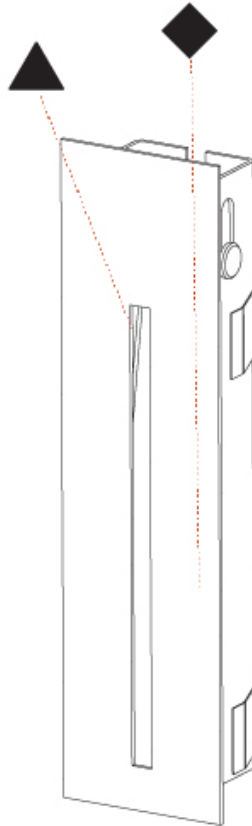

### A35696-

base number	Color	Finishes	Finishes
	Temperature	(Diamond)	(Triangle)

- To build a product code in our configurator select the specify button on the base model # product page
- To build a manual product code on this datasheet choose from the options listed below in blue font and add the suffix to the base model #

#### PHYSICAL

Shape: Rectangle
Width (mm): 40
Width (in): 1 9/16
Height (mm): 150
Depth (mm): 26
Height (in): 5 7/8
Depth (in): 1
Ceiling Thickness (mm): 10 / 12 / 15
Ceiling Thickness (in): 3/8 or 1/2 or 9/16
Min. Recessing Depth (mm): 30
Min. Recessing Depth (in): 1 3/16
Light Distribution: Asymmetric
Weight (kg): .21
Weight (lbs): .46
Installation Requirement: 140mm / 5 1/2" x 34mm / 1 5/16"
Fixture Finish: SSR / BKV / CWI / CRY / HAB / UFT / ITA / RUA / FTG / MYG / LOD / PUS / FRO / FUP / KIA / POP / BLS / SPG / MEY / GOH / GUM / CHC / COM / ABZ / JAG / OBR / MOS / ROR
Fixture Material: Aluminum

## DELIGHT STRING RECESSED

A35696-

PROJECT

TYPE

SPECIFIER

QUANTITY

DATE

A

#### PHYSICAL

Shape: Rectangle
Width (mm): 40
Width (in): 1 9/16
Height (mm): 250
Depth (mm): 26
Height (in): 9 13/16
Depth (in): 1
Ceiling Thickness (mm): 10 / 12 / 15
Ceiling Thickness (in): 3/8 or 1/2 or 9/16
Min. Recessing Depth (mm): 30
Min. Recessing Depth (in): 1 3/16
Light Distribution: Asymmetric
Weight (kg): .83
Weight (lbs): 1.8
Fixture Finish: SSR / BKV / CWI / CRY / HAB / UFT / ITA / RUA / FTG / MYG / LOD / PUS / FRO / FUP / KIA / POP / BLS / SPG / MEY / GOH / GUM / CHC / COM / ABZ / JAG / OBR / MOS / ROR
Fixture Material: Aluminum
Cut-out Measurements: 240mm / 9 7/16" x 34mm / 1 5/16"